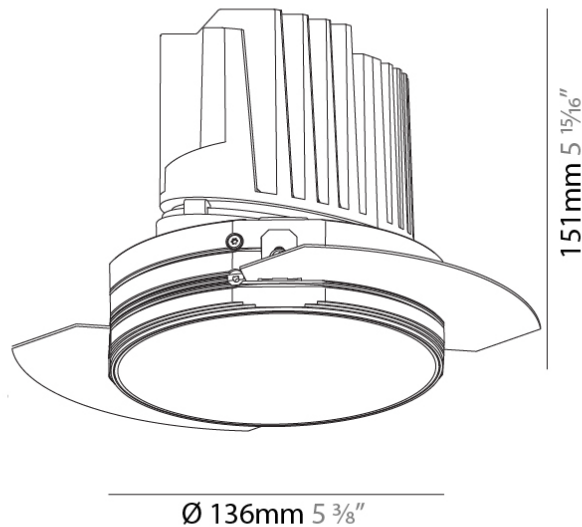

ELECTRICAL

Lamp Type: LED (Zhaga Standard)
Input Wattage (W): 28
Total Output Wattage (W): 26.4
Dimming: Tri-Mode (Non-Dimming and Phase Dimming (120Vac only) and 0-10V Dimming)
Driver Included: No
Driver Location: Recessed Housing
Driver Type: Constant Current - Universal
Driver Class: Class 2
Housing: See components
Input Voltage (V): 120 - 277
Constant Current (MA): 700

LED

Number of LEDs: 1
Color Temperature (°K): 2700 / 3000 / 3500 / 4000
Max. Delivered Lumen (lm): 2156 / 2244 / 2377 / 2425
Nominal Lumen (lm): 2909 / 3028 / 3208 / 2373
CRI: >90 CRI
Lamp Life (hrs): 50000
Upon Request: RGB-W Tunable White Special Color Temperature Special LED

OPTICAL

Reflector°: 18 / 34
Optic°: Lens Pack - No Lens / Linear Spread Lens / Honeycomb / Spread Lens
Adjustability: Fixed
Upon Request: Special Beam Angles

RATINGS AND CERTIFICATIONS

382, F 416-247-9319, www.zaneen.com

Created by Zaneen Lighting for North American Standards at the end of the existing Model #. For assistance on 'custom' specifications, contact zteam@zaneen.com. In a constant effort to supply the best product, we reserve the right to change specifications or materials without notice. The most recent specification sheets are found at zaneen.com
IP rating: IP20