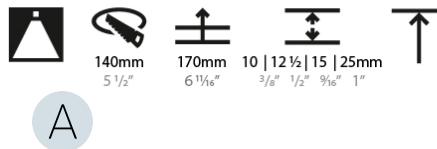

ELECTRICAL

Lamp Type: LED (Zhaga Standard)
Input Wattage (W): 28
Total Output Wattage (W): 26.4
Dimming: Tri-Mode (Non-Dimming and Phase Dimming (120Vac only) and 0-10V Dimming)
Driver Included: No
Driver Location: Recessed Housing
Driver Type: Constant Current - Universal
Driver Class: Class 2
Housing: See components
Input Voltage (V): 120 - 277
Constant Current (MA): 700

LED

Number of LEDs: 1
Color Temperature (°K): 2700 / 3000 / 3500 / 4000
Max. Delivered Lumen (lm): 2156 / 2244 / 2377 / 2425
Nominal Lumen (lm): 2909 / 3028 / 3208 / 2373
CRI: >90 CRI
Lamp Life (hrs): 50000
Upon Request: RGB-W Tunable White Special Color Temperature Special LED

OPTICAL

Reflector°: 18 / 34
Optic°: Lens Pack - No Lens / Linear Spread Lens / Honeycomb / Spread Lens
Adjustability: Fixed
Upon Request: Special Beam Angles

RATINGS AND CERTIFICATIONS

382, F 416-247-9319, www.zaneen.com

Created by Zaneen Lighting for North American Standards at the end of the existing Model #. For assistance on 'custom' specifications, contact zteam@zaneen.com. In a constant effort to supply the best product, we reserve the right to change specifications or materials without notice. The most recent specification sheets are found at zaneen.com
IP rating: IP20